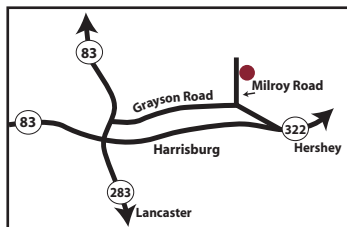

- 32" HDTV with HBO
- Microwave/Refrigerators in all rooms
- FREE USA Today & Wall Street Journal Newspaper
- Nicely Appointed Conference/Meeting Rooms
- FEMA Approved

*Denotes Daily Charge

DIRECTIONS

US 322 West toward Harrisburg, take a slight right onto Grayson Road, turn right onto Milroy Road. Hotel is on right.

ATTRACTIONS

- Hershey Park
- Chocolate World
- The Outlets at Hershey
- Giant Center
- Farm Show Complex
- Whitaker Center
- National Civil War Museum
- Indian Echo Caverns
- PA State Capital
- Hollywood Casino